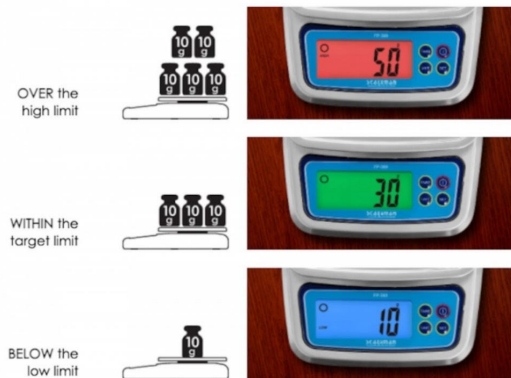

ScaleMan YP-360B

5KG/1g Professional IP68 Waterproof Portion Control Weighing Scale

SKU: SMYP360B

Manufacture Warranty period: 12 months

Country of Origin: Hong Kong

Features:

- IP68 rating (protected from immersion in water with a depth of up to 1.5 meter or 5 feet for up to 60 mins)
- Durable design with stainless steel housing
- With removable stainless steel platform for easy cleaning
- With high/low limit alert function and backlight display in 3 colours
- Tare and hold function
- Stability indication
- Over load & low battery indication

Color Display to explain the food portion

Specifications

Max Weight	5000 grams
Min Weight	2 grams
Resolution	1 gram
Weighing modes	Kg, g, oz, lb
Waterproof rating	IP68
Platform material	Stainless Steel
Display size	66 (w) x 27 (H) mm
Power by	4 x 1.5V AA Batteries
	9V 0.5A UK Adapter
Product dimension	199.6 (L) x 142.6 (W) x 46.8 (H) mm
Weight	Approx 700g (exclude batteries)

With hold function
Long-lasting weight display after weighing large items.

Units of measurement
kg /g / lb:oz /oz

Package includes

1 x YP360B scale
1 x User manual
1 x UK Power adapter